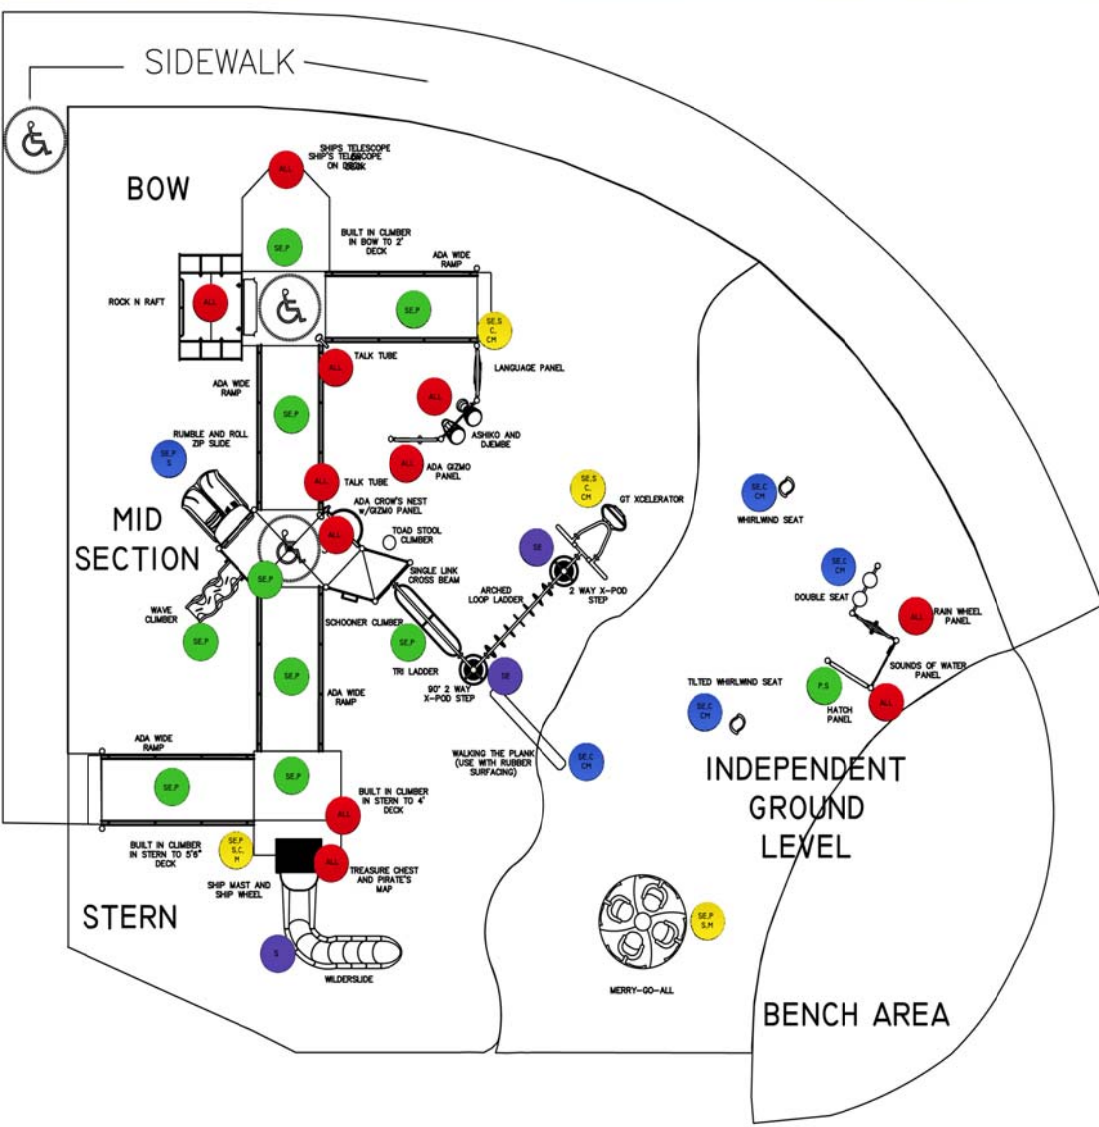

CITY OF BRENTWOOD VETERANS PARK PLAYGROUND

	CATEGORIES					
	Social/Emotional SE	Physical P	Sensory S	Cognitive C	Communication CM	Map
Theme Ship Bow						
Built in wave climber- bow.	yes		yes	yes	yes	4
Ship's Telescope	yes	yes	yes	yes	yes	5
Tactile- Ship's Anchor	yes		yes	yes	yes	4
Rock-N-Raft	yes	yes	yes	yes	yes	5
Talk Tube	yes	yes	yes	yes	yes	5
Ashiko & Djembe	yes	yes	yes	yes	yes	5
ADA language panels (Braille)	yes		yes	yes	yes	4
ADA deck with turnaround	yes	yes				2
ADA double wide ramps (1)	yes	yes				2
Mid Deck Section						
Rumble and roll double slide	yes	yes	yes			3
Blue Wave Climber	yes	yes				2
Schooner Climber						
Tri Ladder	yes	yes				2
Xcelerator	yes		yes	yes	yes	4
Walk the Plank	yes			yes	yes	3
ADA Crow's-nest w/ Gizmo Panel	yes	yes	yes	yes	yes	5
Talk Tube	yes	yes	yes	yes	yes	5
2 Way Xpod Step (2)	yes					1
ADA double wide ramps (2)	yes	yes				2
ADA deck with turnaround	yes	yes				2
Theme ship Stern						
Ship's Wheel with Mast	yes	yes	yes	yes	yes	5
7' Wilder slide			yes			1
Theme ship climber - 4'	yes		yes	yes	yes	4
Tactile -Ship's rope	yes	yes	yes	yes	yes	5
Theme ship climber - 5' 6"	yes		yes	yes	yes	4
Tactile-Treasure Chest and Map	yes	yes	yes	yes	yes	5
ADA double wide ramps (1)	yes	yes				2
ADA deck with turnaround	yes	yes				2
Independent Ground Level						
Double Seat Panel	yes		yes		yes	3
Sounds of Water Panel	yes	yes	yes	yes	yes	5
Hatch Panel		yes	yes			2
Rain wheel Panel	yes	yes	yes	yes	yes	5
ADA Merry-Go-All	yes	yes	yes		yes	4
Whirlwind Seat (2)	yes		yes		yes	3

*The following products have been selected to meet the developmental needs of the whole child and the needs of children falling within these disability categories.